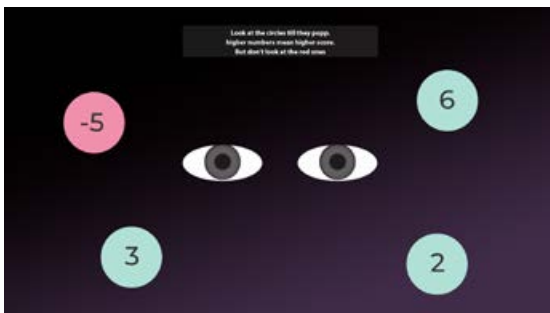

FOMO

Your task is to quickly fix your eyes on the correct dots as they appear. The faster and more accurately you can do this, the more points you can earn.

Whether you're aiming to boost your mental agility or simply enjoy a challenging activity, the Fomo Station provides a valuable and rewarding experience.

Discover precision with a 19" screen, integrated speakers, and advanced eye-tracking camera for seamless interaction.

**Lock Your Eyes on the Prize:
Focus or Lose It All!**